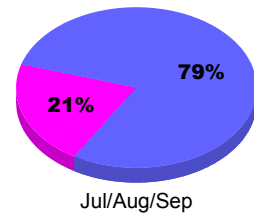

Membership Results
2010-2011

Membership
2009-2010

Month	Net Memb Goal	Actual New Memb	Actual Dropped Memb	Gain/Loss of Memb	Gain/Loss of Memb
Jul/Aug/Sep	0	10	-30	-20	-17
Totals	0	10	-30	-20	-17

Membership Results 2010-2011

Goal, New, Dropped, Gain/Loss

Comparison of Membership Gain/Loss

Current Year Compared to the Previous Year

Gender Comparison 2010-2011

■ Male ■ Female